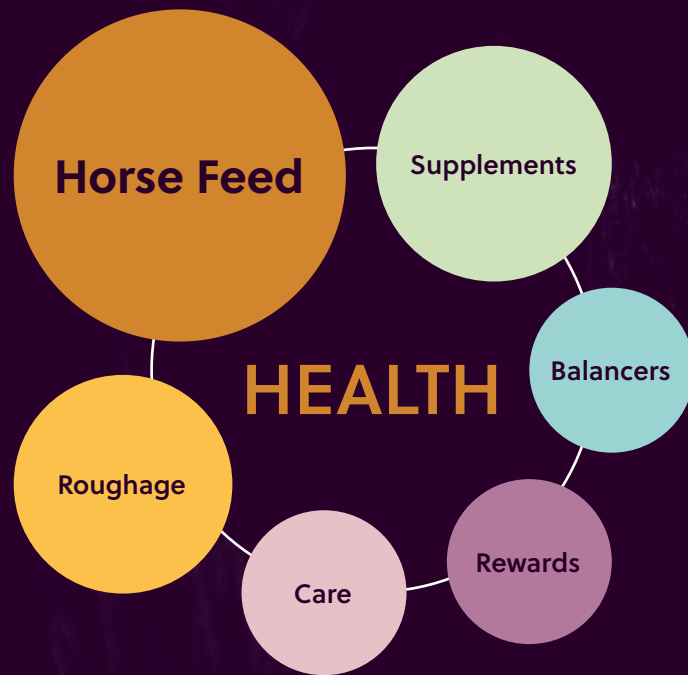

Our many years of experience and self-developed innovative products have helped us set a whole new standard. Thanks to our dedicated team and R&D department that is always thinking ahead, we offer an extensive range of top-quality products tailored to the specific needs of every horse. At Equilannoo, you not only get the best feed, but are also investing in your horse's health and happiness, and the joy of your shared adventure.

Horse Feed.....	8
Leisure.....	10
Sport.....	12
Breeding.....	16
Performance.....	20
Functional.....	24

Balancers.....	27
Supplements.....	29
Care.....	35
Rewards.....	38
Roughage.....	40

Feed & care for all horses at all times

As a total supplier, we have everything you need, from feed and supplements to grooming products and roughage. In other words, Equilannoo offers you complete one-stop shopping – because your customers and their horses deserve the best possible service.